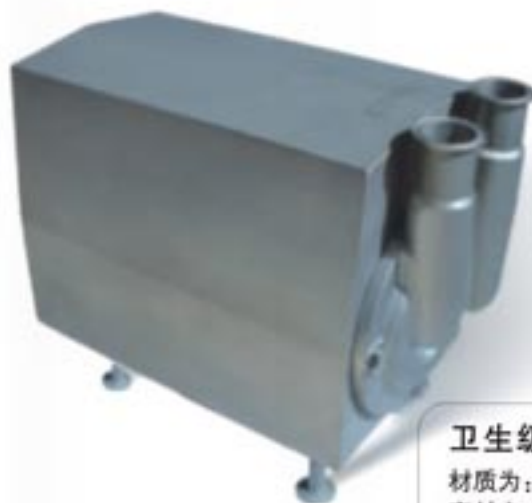

## 卫生级离心泵

材质为: SUS304、SUS316L制成

密封方式: 机械密封

接口方式: 螺纹、焊接、快装

Sanitation grade centrifugal pump

Material quality: SUS304、SUS316L

seal mode: mechanical seal

Connection mode: welded, quick-install,  
threaded